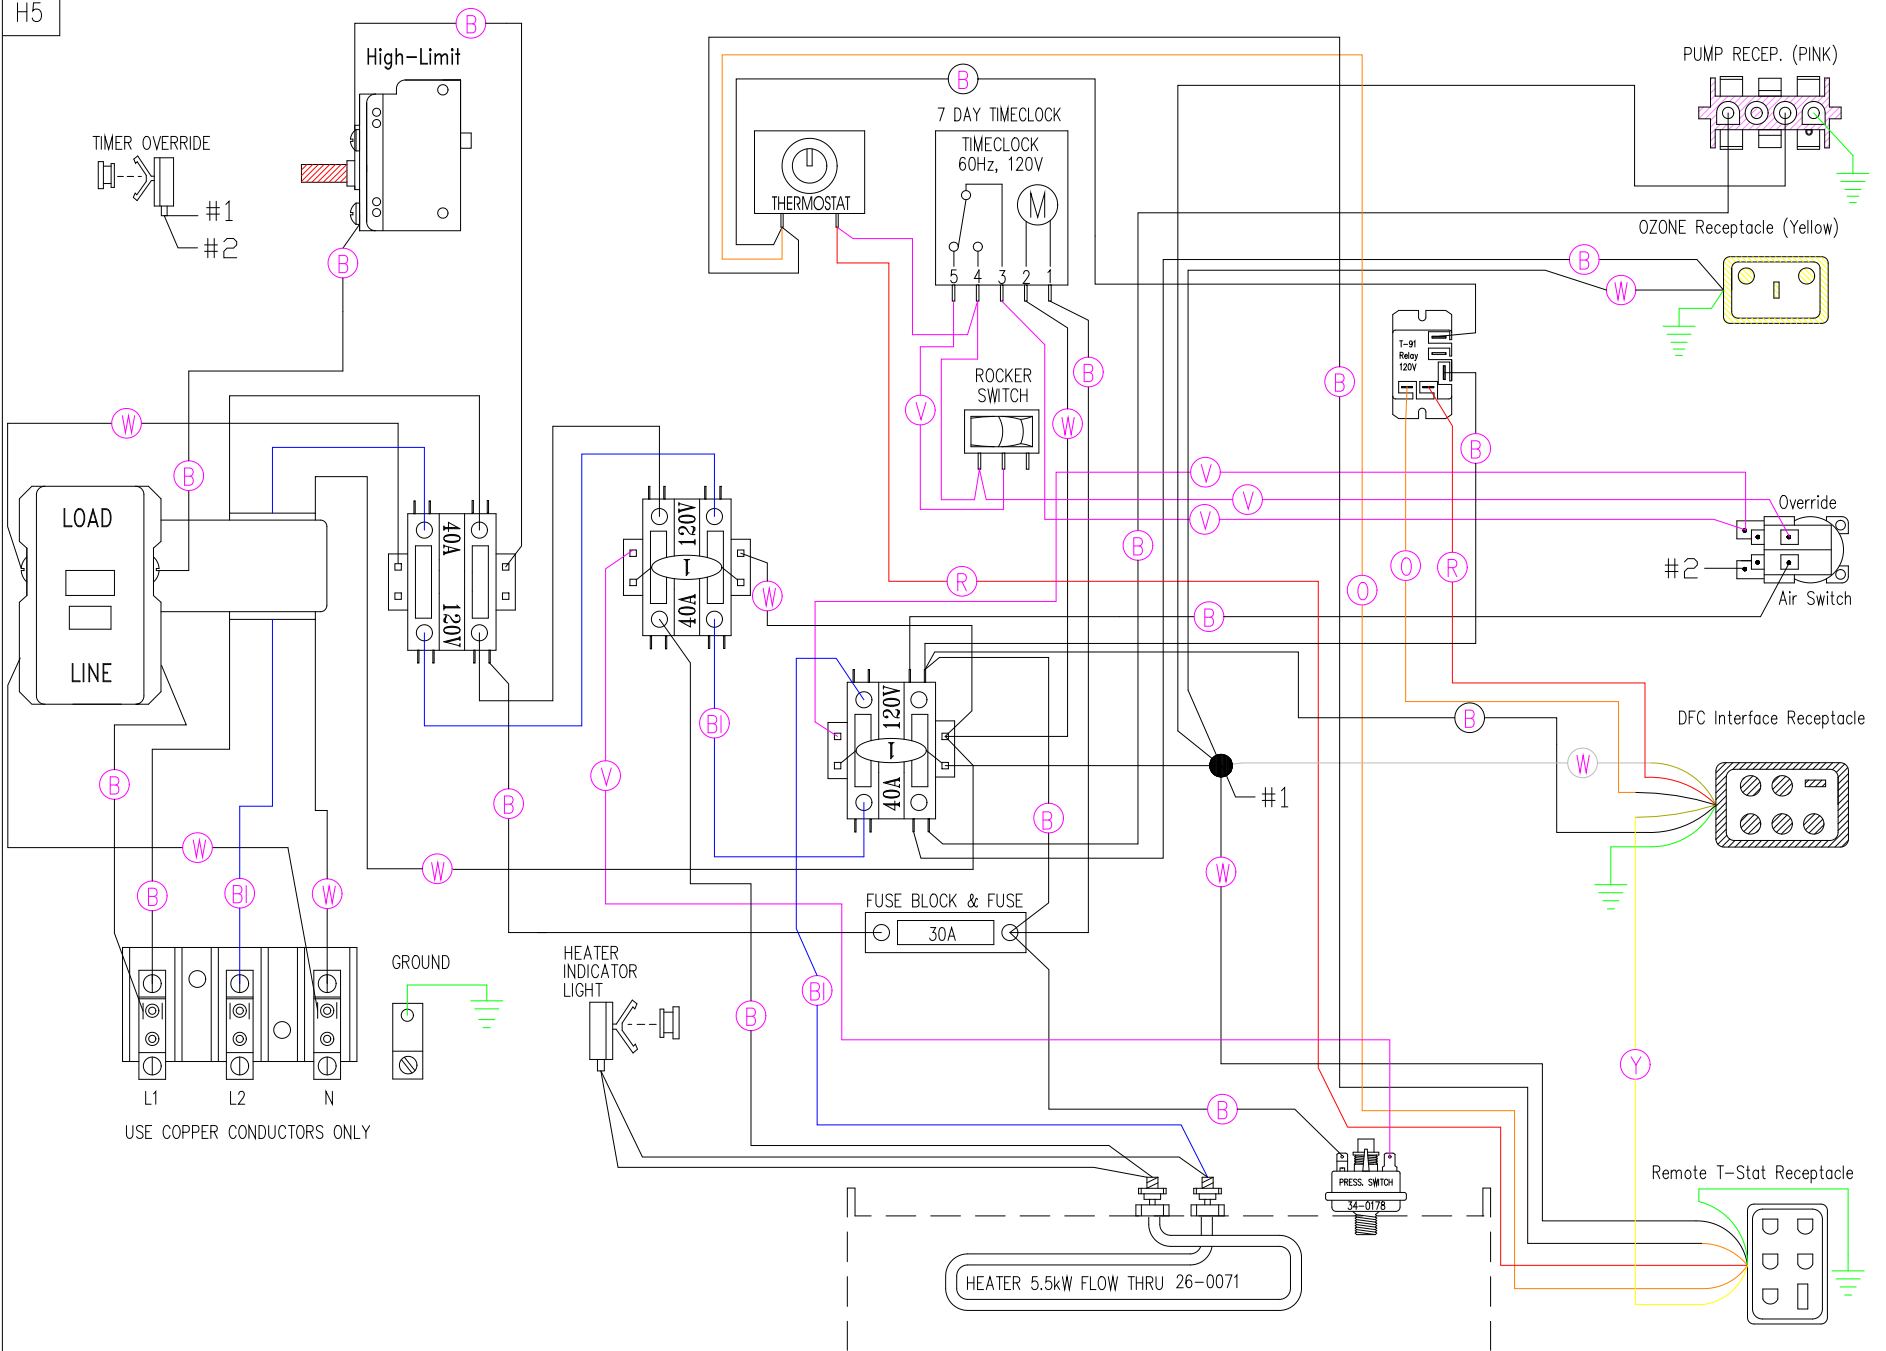

Manufacture Notes:

Drawn	MBS	Rev	2	Wire Color Code	
Date	07.31.08		B - Black G - Green		
Diagram No.	1802		Br - Brown Bl - Blue		
			R - Red V - Violet		
			O - Orange W - White		
			Y - Yellow Gr - Gray		

Manufacture Notes:

Drawn	MBS	Rev	2	Wire Color Co
Date	07.31.08			B - Black G - Green
Diagram No.	1802			Br - Brown BI - Blue-Insulated
				R - Red V - Violet
				O - Orange W - White
				Y - Yellow Gr - Grey

H5

Manufacture Notes:

Drawn	Rev	Wire Color Code
MBS	2	
Date	07.31.08	B - Black    G - Green
Diagram No.	1802	Br - Brown    Bl - Blue
		R - Red    V - Violet
		O - Orange    W - White
		Y - Yellow    Gr - Gray