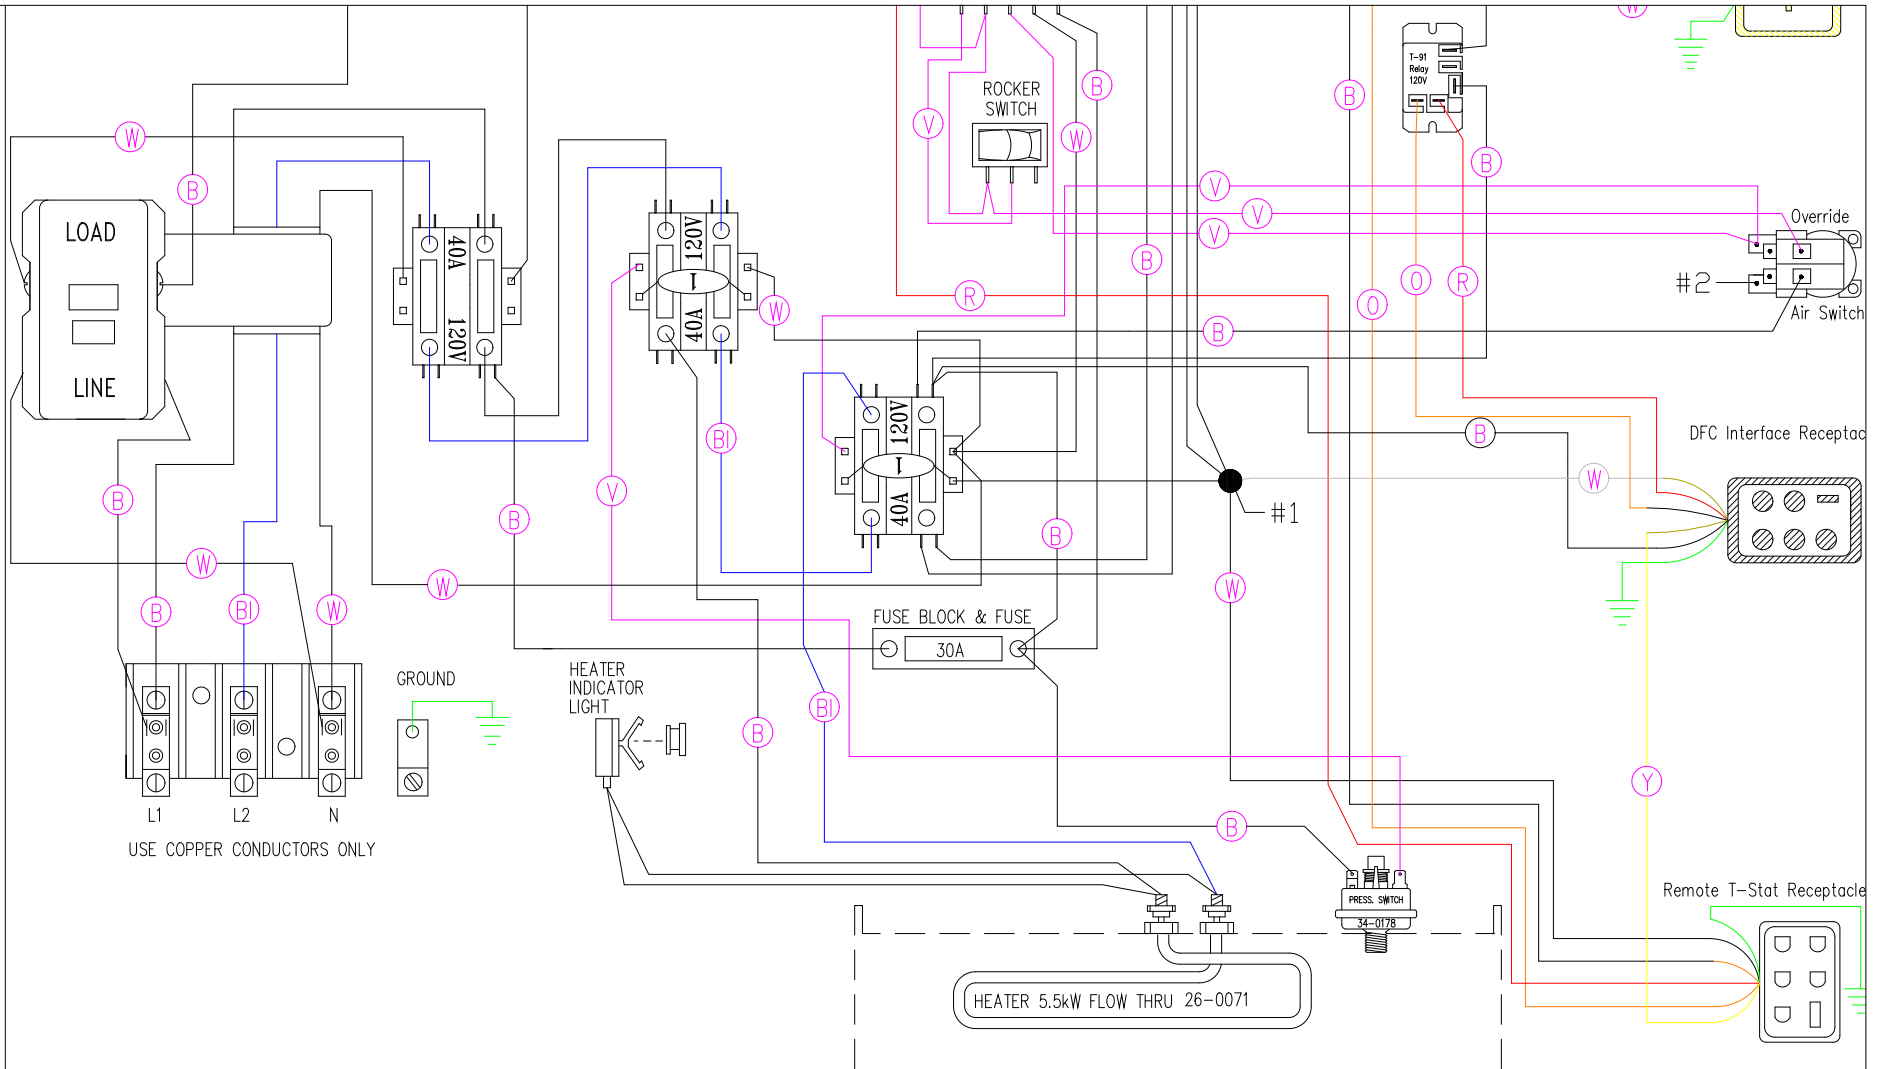

Manufacture Notes:

Drawn	MBS	Rev	2	Wire Color Code	
Date	07.31.08		B - Black G - Green		
Diagram No.	1802		Br - Brown Bl - Blue		
			R - Red V - Violet		
			O - Orange W - White		
			Y - Yellow Gr - Gray		

Manufacture Notes:

Drawn	MBS	Rev	2	Wire Color Co
Date	07.31.08			B - Black G - Green
Diagram No.	1802			Br - Brown BI - Blue-Insulated
				R - Red V - Violet
				O - Orange W - White
				Y - Yellow Gr - Grey

H5

Manufacture Notes:

Drawn	Rev	Wire Color Code
MBS	2	
Date	07.31.08	B - Black    G - Green
Diagram No.	1802	Br - Brown    Bl - Blue
		R - Red    V - Violet
		O - Orange    W - White
		Y - Yellow    Gr - Gray